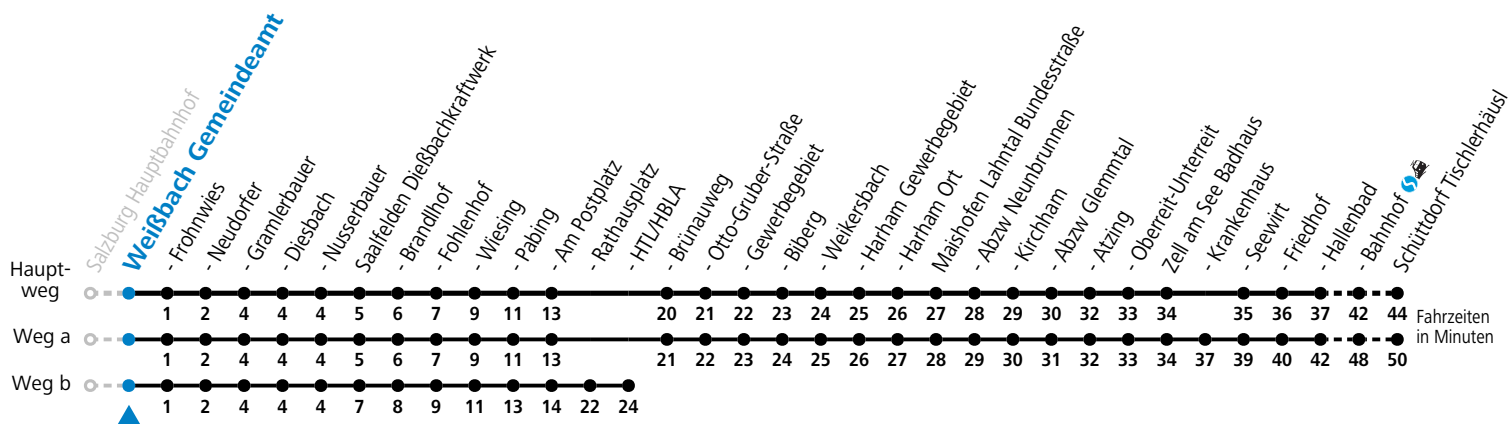

Gültig ab 10.12.2023.

Alle Angaben ohne Gewähr.

Montag - Freitag			Samstag		Sonn- und Feiertag	
6	18^c	45	6	45		
7	05^b_S	55^a	7	55^a	7	55^a
8	25^S	55				
9	55		9	55	9	55
10	55					
11	55		11	55	11	55
12	55^a		12	55^a	12	55^a_c
13	55		13	55	13	55
14	55					
15	55		15	55	15	55
16	55					
17	55		17	25 55	17	55
18	25 55					
19	45		19	55		
20	45		20	55	20	55
21	45					
22	45		22	55		

S = nur Montag bis Freitag, wenn Schultag in Salzburg   a = fährt Weg a   b = fährt Weg b   c = bis Zell am See Bahnhof

Im grenzüberschreitenden Verkehr ist ein gültiges Reisedokument erforderlich.

Bei innerdeutschen Fahrten werden ausgewählte Fahrkarten entsprechend dem jeweils aktuell gültigen RVO-Tarif ausgegeben bzw. anerkannt.

Am 24.12. und 31.12. (sofern nicht Sonntag) gilt der Samstag-Fahrplan

Es gelten die Feiertage und Schulferien des Bundeslandes Salzburg

Ferien im Bundesland Salzburg: 23.12.2023 bis 07.01.2024, 12. bis 18.02., 23.03. bis 01.04., 06.07. bis 08.09., 24.09. und 26.10. bis 02.11.2024 (Vorbehaltlich Änderungen durch die Schulbehörde)